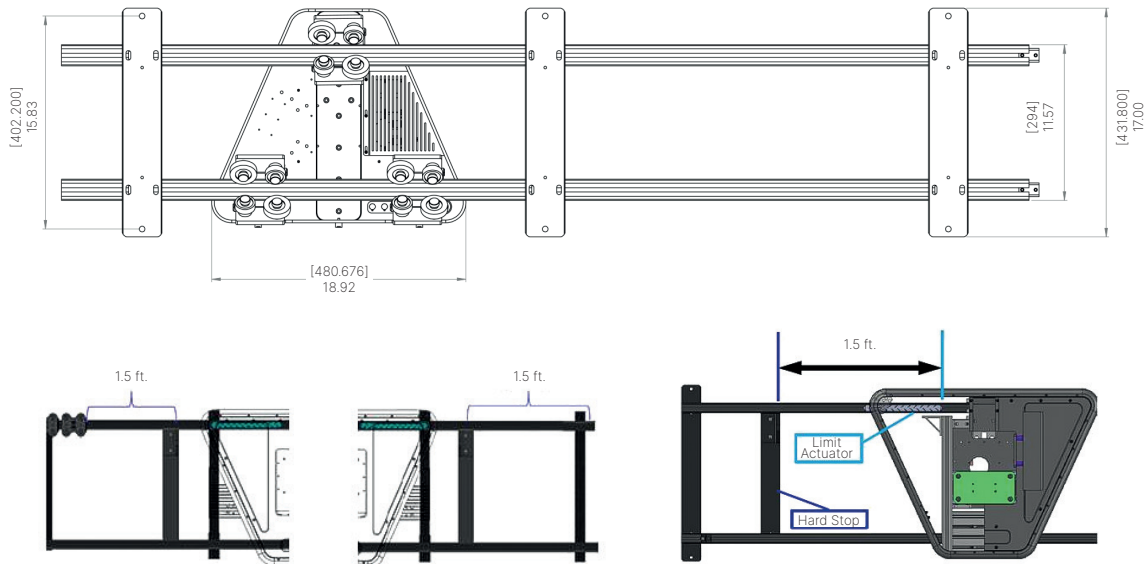

TG-4M TeleGlide® Track System

Features

- Freely accommodates straight, C, S or L-shaped tracks on ceilings
- Compact, 10" track width
- Advanced composite wheels for ultra-smooth, near silent motion
- Robust engineering for the ultimate in camera stability: trapezoid trolley and continual auto track-trolley alignment
- 32-bit velocity and position encoding for smooth acceleration and deceleration, plus precise repeatability
- Virtual Set ready
- Accommodates all EVS pan/tilt heads as well as PTZ cameras
- Enables coordinated trolley/pan/tilt/zoom moves in an all-EVS systems
- Smooth, integral cable management
- Field expandable/upgradeable

TG-4M TeleGlide® Track System

SPECIFICATIONS	
Track Dimensions	17" (431mm) W x 5.8" (147mm) H
Track Weight	11.5 lbs/ft (5.2kg)
Track Min. Radius	4.5' (to Center Line)
Parking Area	
Break Area	
Acceleration	1 ft/s ² (0.3 m/s ²)
Trolley Velocity	.01 in/sec to 3ft/sec
Trolley Feedback	1 in = 6,350 Counts .000157 in/Count
Trolley Weight	55 lbs (25kg)
Trolley Load	200 lbs (90.7 kg)
Servo	32 Bit Velocity and Positional Servo
Power Requirements	48V DC, 3A (6A peak)
Operating Temperature	4° C to 45° C (40° F to 120° F) Storage: -30°C to 60° C (-20°F to 140°F)

Specifications and features subject to change without notice

ORDERING INFORMATION	
MODEL NUMBER	DESCRIPTION
TG4M-FTK-XXX*	Track Floor Mount
TG4M-CTK-XXX*	Track Ceiling Mount
TG4M-TRO-F	TeleGlide Trolley Ceiling
TG4M-TRO-C	TeleGlide Trolley Floor
TG4M-TRO-CA	TeleGlide Trolley Collision Avoidance
TG-ACT	Cable Management System Floor
TG-CCT	Cable Management System Ceiling

TG-ACT Cable Management System Floor: 2 ft per 10 ft of track is required
TG-CCT Cable Management System Ceiling: 1 ft per 10 ft of track is required

Dimensions: [mm] in

© 2021 EVS Broadcast Equipment, all rights reserved.