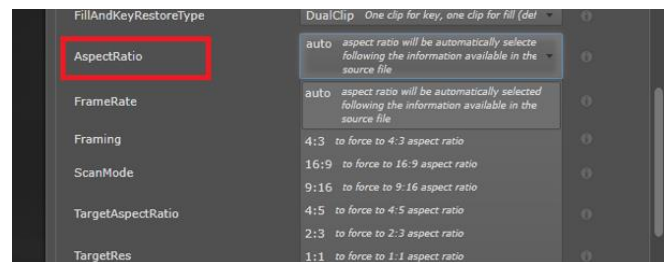

2. NEW FEATURES IN XTACCESS 3.12

2.1. 4K EDL SUPPORT

When building a playlist in 4K, it's now possible to flatten this playlist into a clip, containing all transitions - either for archive or back to an EVS server for playback.

As this is a resource-heavy process, the flattening of the playlist can take up to 3GB of ram on the XTAccess Machine, so it's recommended to do it with one of the newer generations of XTAccess.

2.2. NEW ASPECT RATIO IN H264

XTAccess can now crop H264 video to create different aspect ratios.

- > 1:1
- > 2:3
- > 4:5
- > 9:16