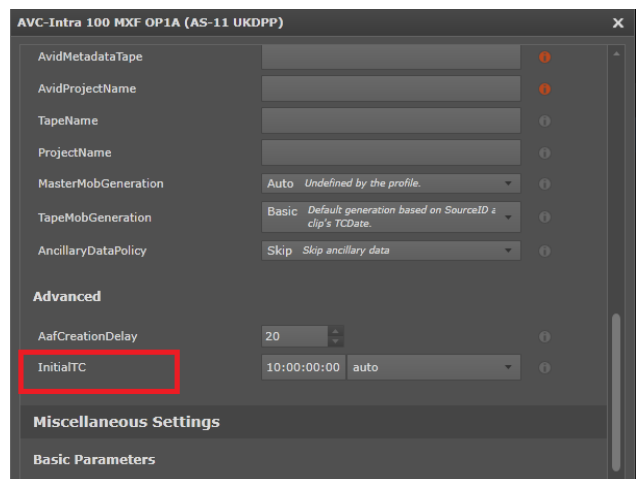

2.3. TIMECODE IN THE AS-11 FORMAT

This is a function that is mainly focused on the UK marke, which makes it possible to force the Time Code of the source media in the MXF OP1a AS-11 UK DPP video format. This function is available in the settings of XSquare.